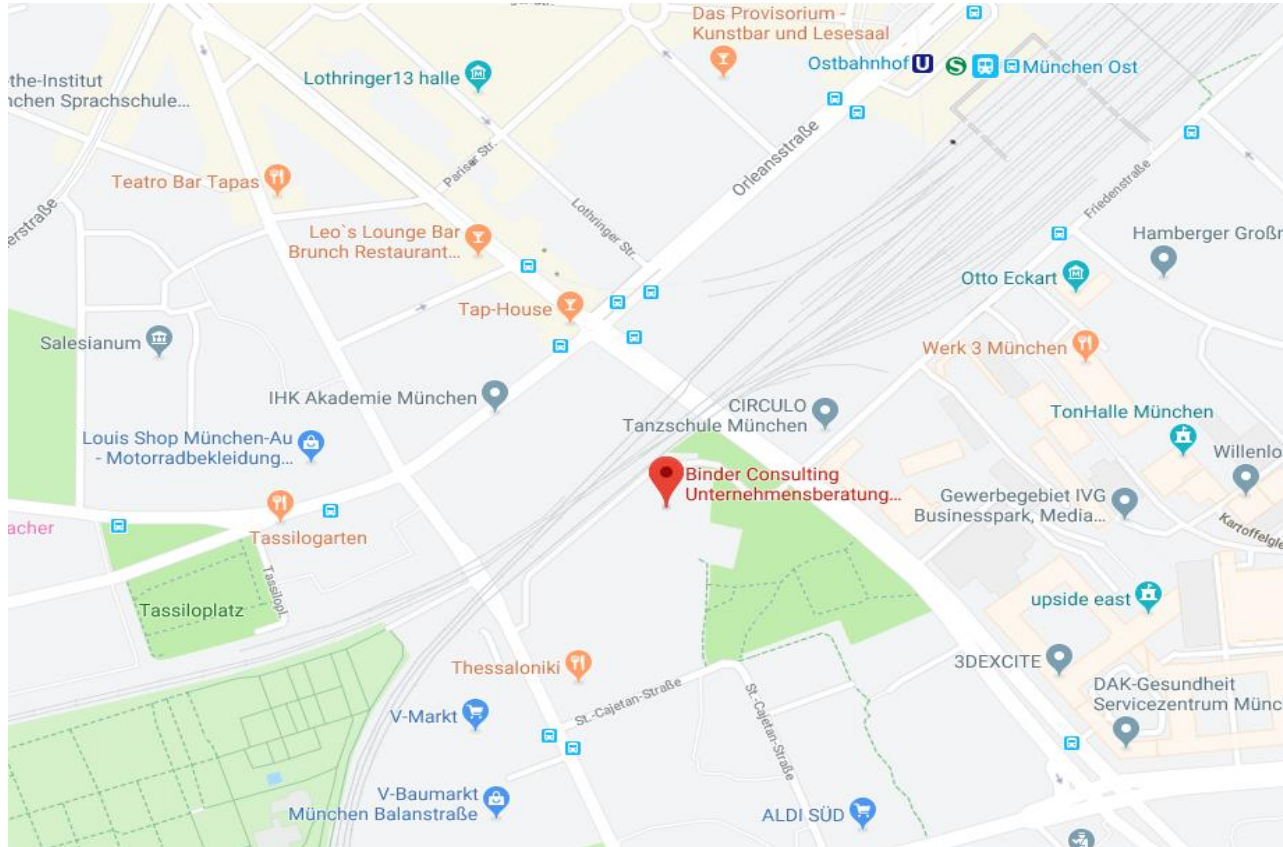

# How To Find Us by public transportation

Rosenheimer Strasse 116b in 81669 München

You can reach us with the S-Bahn lines S1, S2, S3, S4, S6, S7 and S8 or with the underground line U5. Go until „Ostbahnhof“. From there it is approximately a 10 minutes walk to Binder Consulting. You have two options by foot.

## 1) Exit „Friedenstraße“:

- In Friedenstraße turn right and walk until Rosenheimer Straße
- Cross Rosenheimer Strasse and after a few metres right turn left into a small path which will take you around our building to the entrance.

## 2) Exit „Orleansstraße“:

- Turn left onto Orleansstraße and walk up until Rosenheimer Straße
- Cross it and turn left (at Motel One)
- Shortly after the bridge turn right and follow the small path that will take you around our building to the entrance.